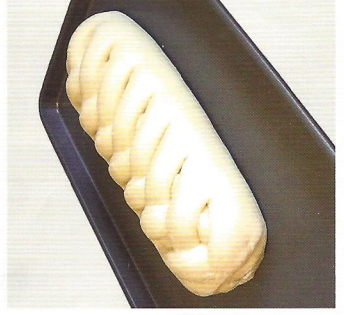

Butter Braid® Pastry

TREAT YOURSELF TO THE ONE AND ONLY BUTTER BRAID PASTRY. EACH HAND-BRAIDED TREAT IS FILLED WITH YOUR CHOICE OF 6 DELICIOUS FLAVORS. SUPPORT A CAUSE, GATHER LOVED ONES AND ENJOY!

APPLE

CINNAMON

CREAM CHEESE

RASPBERRY

STRAWBERRY & CREAM CHEESE

NEW! 4 CHEESE & HERB

DIRECTIONS

LET RISE 8-12 HOURS AND BAKE 20-25 MINUTES FOR A UNIQUE BREAKFAST ENTRÉE, DESSERT OR SAVORY SIDE DISH.

THAW

RISE

BAKE