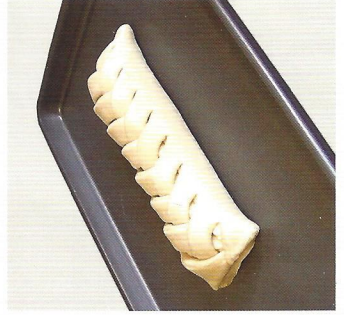

Butter Braid® Pastry

TREAT YOURSELF TO THE ONE AND ONLY BUTTER BRAID PASTRY. EACH HAND-BRAIDED TREAT IS FILLED WITH YOUR CHOICE OF 6 DELICIOUS FLAVORS. SUPPORT A CAUSE, GATHER LOVED ONES AND ENJOY!

APPLE

CINNAMON

CREAM CHEESE

RASPBERRY

STRAWBERRY & CREAM CHEESE

NEW! 4 CHEESE & HERB

DIRECTIONS

LET RISE 8-12 HOURS AND BAKE 20-25 MINUTES FOR A UNIQUE BREAKFAST ENTRÉE, DESSERT OR SAVORY SIDE DISH.

THAW

RISE

BAKE

Caramel Rolls

GOOEY DELICIOUSNESS. MADE FROM QUALITY INGREDIENTS, YOU WON'T WANT TO MISS THIS FAN FAVORITE.

HOMEMADE TASTE

ORDER FORM

MY NAME: _____
 PHONE #: _____
 ORGANIZATION: **Elk Grove Instrumental Music Association**
 MAKE CHECKS PAYABLE TO: **EGIMA**